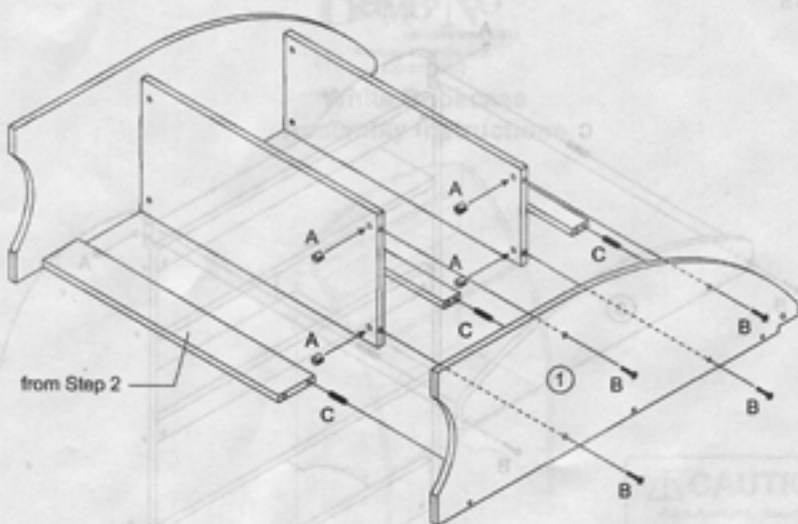

HARDWARES

A x 16 pcs

B x 16 pcs

C x 8 pcs

Phillips screwdriver
is required
(not included)

Flat-Head screwdriver
is required
(not included)

Step 1

Step 2

Note: Use Flat-Head screwdriver to adjust the nut "A" on the hole to match the screw "B".

Note: Use Flat-Head screwdriver to adjust the nut "A" on the hole to match the screw "B".

Step 3

Step 4

Step 5