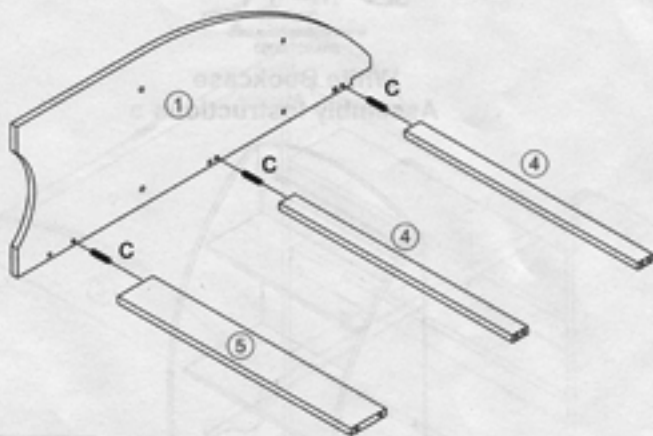

HARDWARES

A x 16 pcs

B x 16 pcs

C x 8 pcs

Phillips screwdriver
is required
(not included)

Flat-Head screwdriver
is required
(not included)

Step 1

Step 2

Note: Use Flat-Head screwdriver to adjust the nut "A" on the hole to match the screw "B".

Note: Use Flat-Head screwdriver to adjust the nut "A" on the hole to match the screw "B".

Step 3

Step 4

Step 5