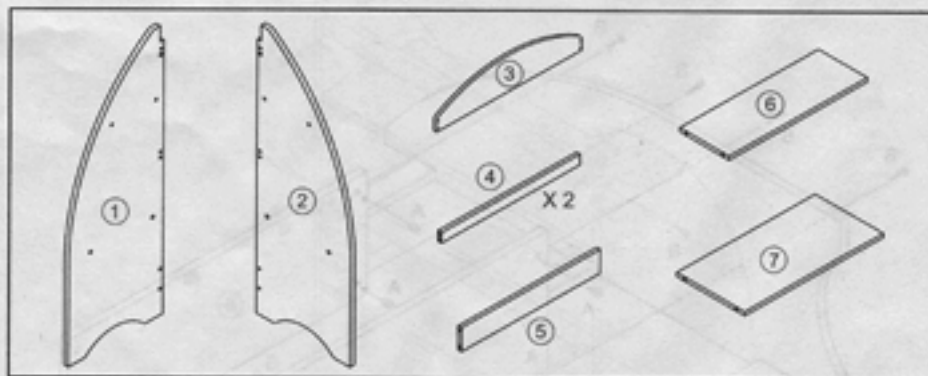

My Bambino
Personalized Gifts

www.mybambino.com
800-927-0707

White Bookcase Assembly Instructions

CAUTION

Adult Assembly Required.
Unassembled components
may contain small parts and
sharp points / edges.

PARTS LIST

HARDWARES

A x 16 pcs

B x 16 pcs

C x 8 pcs

Phillips screwdriver
is required
(not included)

Flat-Head screwdriver
is required
(not included)

Step 1

Step 2

Note: Use Flat-Head screwdriver to adjust the nut "A" on the hole to match the screw "B".

Note: Use Flat-Head screwdriver to adjust the nut "A" on the hole to match the screw "B".

Step 3

Step 4

Step 5