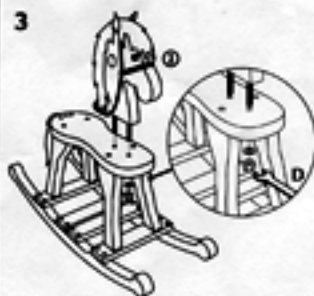

Ascot Rocking Horse

assembly instructions

My BAMBINO

HARDWARE

A Allen Key

M4 x1

B JCBG-W

M7 x 50mm x14

C Wood Dowel

M8 x 50mm x10

D Spinner

x1

PARTS

NOTICE - Must Be Assembled by An Adult

WARNING: CHOKING HAZARD - Small parts fit for children under 3 yrs.