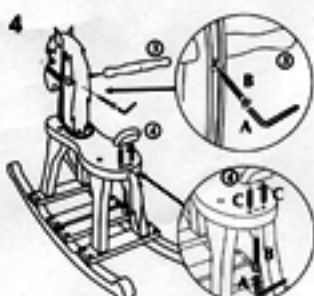

Ascot Rocking Horse

assembly instructions

My BAMBINO

HARDWARE

A Allen Key

M4 x1

B JCBG-W

M7 x 50mm x14

C Wood Dowel

M8 x 50mm x10

D Spinner

x1

PARTS

NOTICE - Must Be Assembled by An Adult

WARNING: CHOKING HAZARD - Small parts fit for children under 3 yrs.