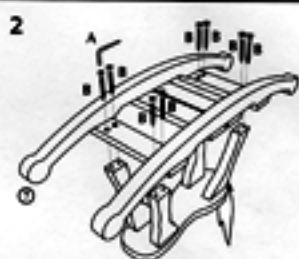

Ascot Rocking Horse

assembly instructions

My BAMBINO

HARDWARE

A Allen Key

M4 x1

B JCBG-W

M7 x 50mm x14

C Wood Dowel

M8 x 50mm x10

D Spinner

x1

PARTS

NOTICE - Must Be Assembled by An Adult

WARNING: CHOKING HAZARD - Small parts fit for children under 3 yrs.