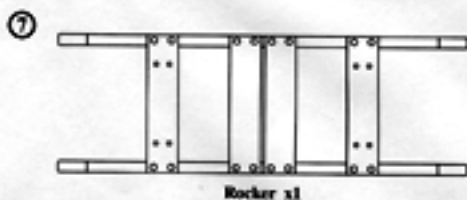

Ascot Rocking Horse

assembly instructions

My BAMBINO

HARDWARE

A Allen Key

M4 x1

B JCBG-W

M7 x 50mm x14

C Wood Dowel

M8 x 50mm x10

D Spinner

x1

PARTS

NOTICE - Must Be Assembled by An Adult

WARNING: CHOKING HAZARD - Small parts fit for children under 3 yrs.